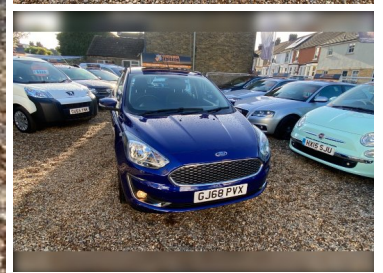

2018(68) Ford Ka+ 1.2 85 Zetec 5dr

SOLD

Engine: Petrol
Body: Hatchback
Gearbox: Manual
Capacity: 1197cc
Colour: Blue
Mileage: 21,000
CO²: 114g/km
MPG: 56.5mpg
Top Speed: 105mph
BHP: 84bhp
Insurance Grp: 5E

West Street Car Sales
 69-71 West Street
 Sittingbourne
 Kent, ME10 1AN

15" ALLOYS

AIRBAGS - SIDE CURTAIN
 FORD EASY FUEL SYSTEM

FRONT FOG LAMPS WITH DAY
 RUNNING LIGHTS

LEATHER STEERING WHEEL
 WITH REMOTE AUDIO
 CONTROLS